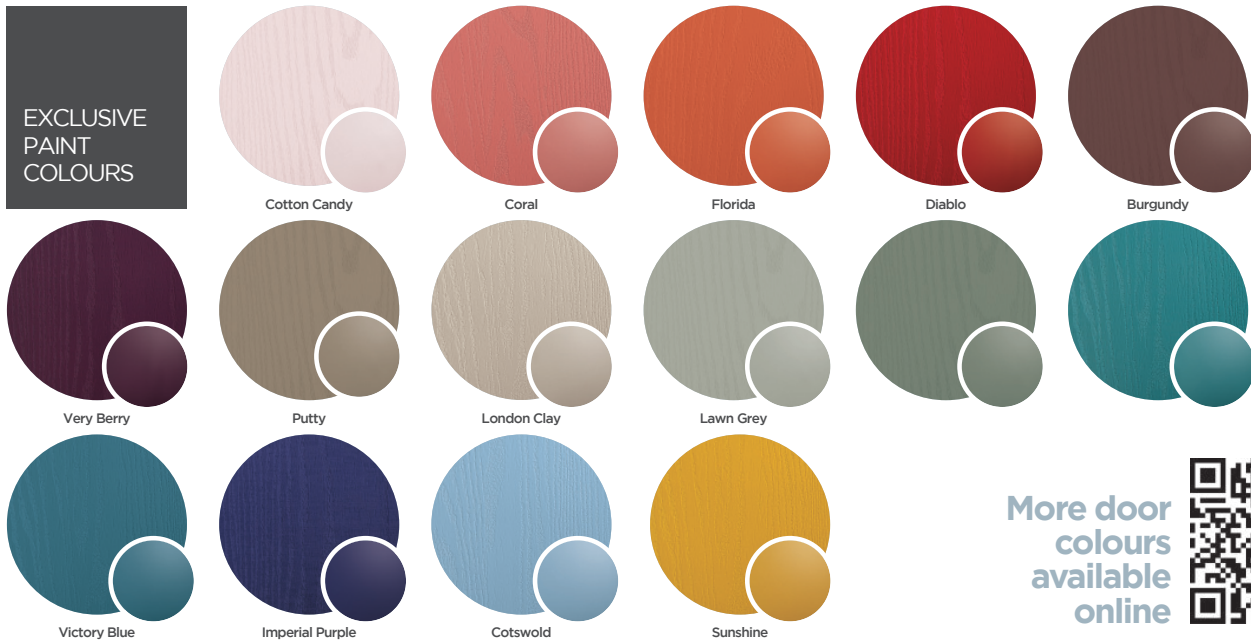

# PROFILE COLOUR OPTIONS

At Entrance® we offer a wide selection of profile colour options along with the option of Ovolo for the traditional sculptured look or Chamfered for a more modern, clean look of frame styles.

Choose from our Standard Frame Colours shown opposite, all of which are foiled (except White PVC).

# DOOR COLOUR OPTIONS

PAINTED RAL & RENOLIT COLOURS

EXCLUSIVE PAINT COLOURS

More door colours available online