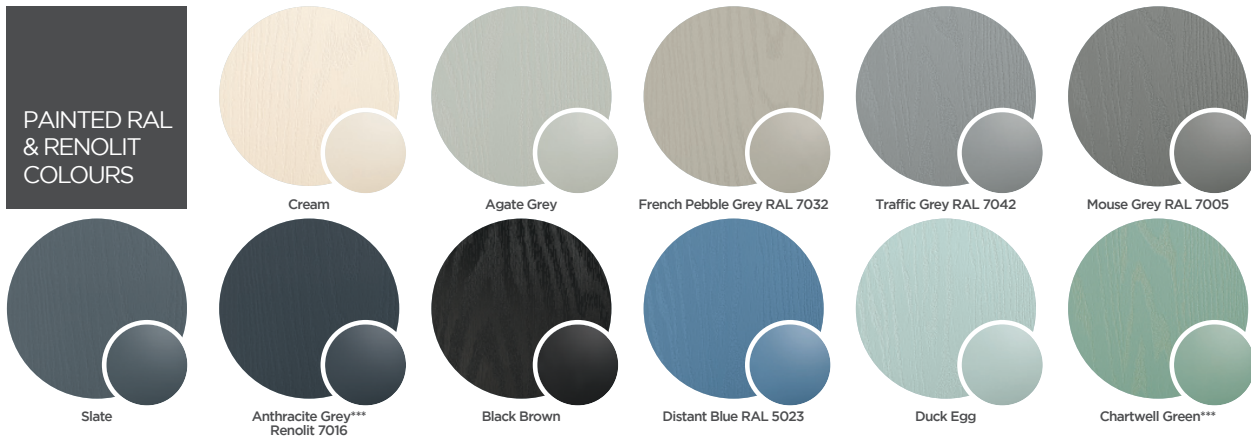

# PROFILE COLOUR OPTIONS

At Entrance® we offer a wide selection of profile colour options along with the option of Ovolo for the traditional sculptured look or Chamfered for a more modern, clean look of frame styles.

Choose from our Standard Frame Colours shown opposite, all of which are foiled (except White PVC).

# DOOR COLOUR OPTIONS

PAINTED RAL & RENOLIT COLOURS

EXCLUSIVE PAINT COLOURS

More door colours available online