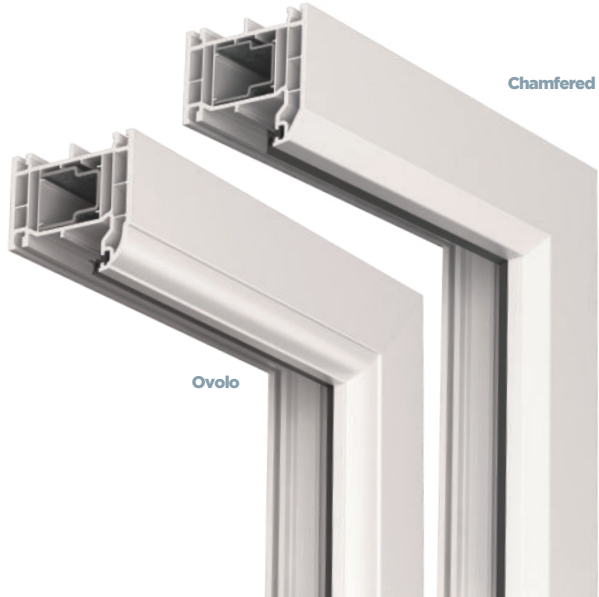

PROFILE COLOUR OPTIONS

At Entrance® we offer a wide selection of profile colour options along with the option of Ovolo for the traditional sculptured look or Chamfered for a more modern, clean look of frame styles.

Choose from our Standard Frame Colours shown opposite, all of which are foiled (except White PVC).